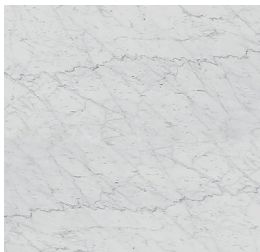


Yol Sect

Oscar e Gabriele Buratti
2020

Table with wooden or marble top divided into four sections and 10mm semi-recessed rotating tempered glass plate with 35mm bevel. Wooden base covered by 6mm tempered glass. Available in the combinations as per our list.

Antique Bronze

Cashmere anthracite

Cashmere gold grey

Satin black

Lead

Wood

Black open pore

Marble

Bianco Carrara

Calacatta Vagli

Fior di pesco

Nero Marquina

Stardust Grey

Verde Alpi