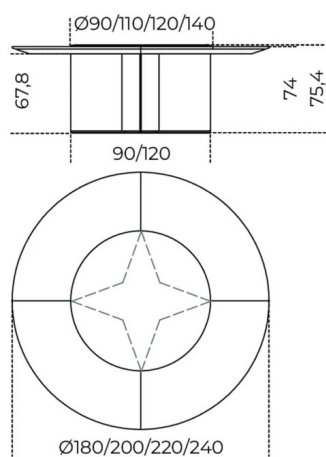


Yol Sect

Oscar e Gabriele Buratti
2020

Table with wooden or marble top divided into four sections and 10mm semi-recessed rotating tempered glass plate with 35mm bevel. Wooden base covered by 6mm tempered glass. Available in the combinations as per our list.

Dimensioni / size

Cm (Ø x H)

180 x 74
200 x 74
220 x 74
240 x 74

Dimensioni / size

Inches (Ø x H)

71 x 29¼
78¾ x 29¼
86¾ x 29¼
94½ x 29¼

Finishes

Glass